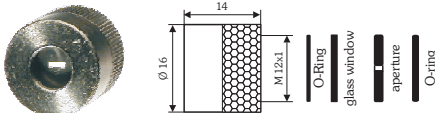

Accessories through-beam photo switch

Serie 12+13+14+100

S 3 (3-pin) / S 34 (4-pin)

M8x1 screwable, straight

		cable length
3-pin		
S3/2m	1.113 449	2 meter
S3/5m	1.113 450	5 meter
S3/15m	1.113 451	15 meter
4-pin		
S34/2m	1.113 455	2 meter
S34/5m	1.113 456	5 meter
S34/15m	1.113 457	15 meter

BL 12

aperture cap for M12x1, screwable, nickel-plated brass, glass window

BL1-12G	1.113 019	aperture \varnothing 1 mm
BL2-12G	1.113 198	aperture \varnothing 2 mm
BL1x3-12G	1.113 518	aperture 1x3 mm