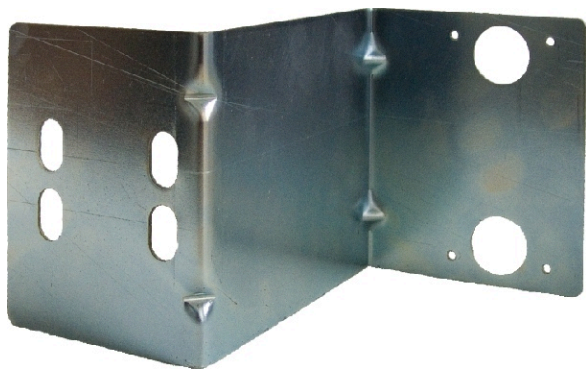

## Mounting bracket for *RP20/RP25 reflective photo switch and RD82 reflector*

- specially for sectional doors
- weatherproof (BL1,5 (St1203, zinc-plated))
- extremely robust due to additional beading

Model  
HW-LSA

order number  
1.113 858

Model  
HW-RD82A

order number  
1.113 859