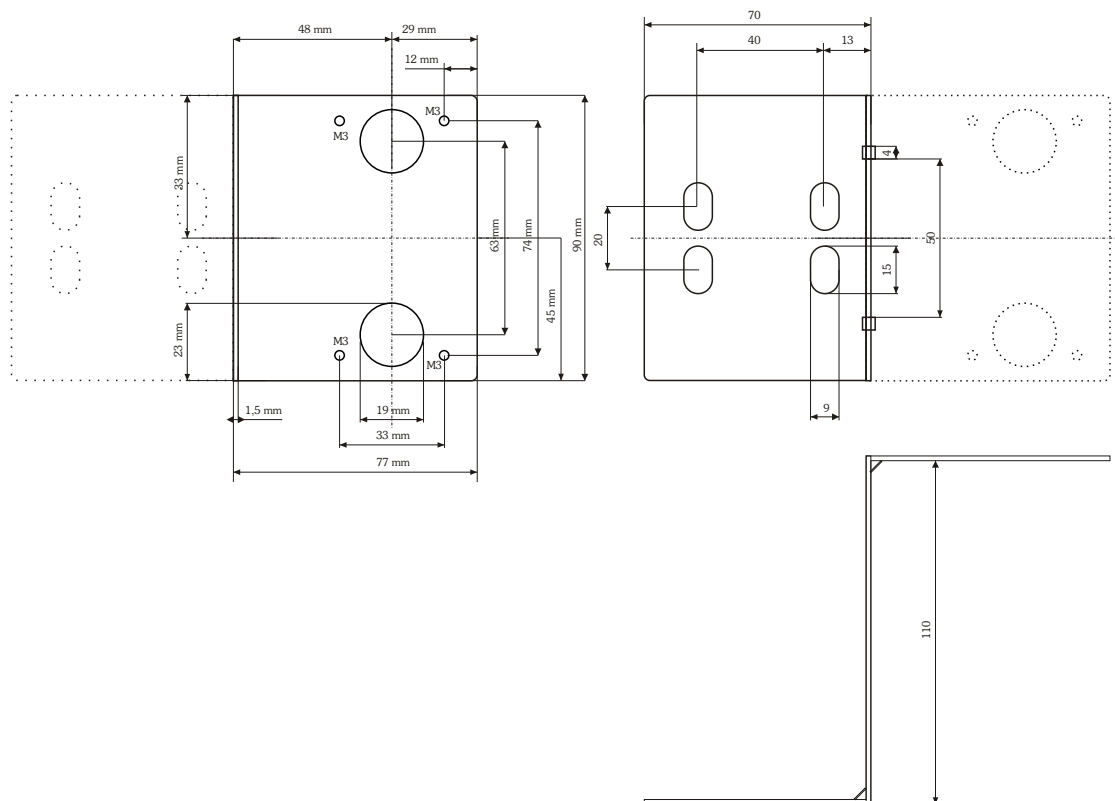

## Mounting bracket for *RP20/RP25 reflective photo switch and RD82 reflector*

- specially for sectional doors
- weatherproof (BL1,5 (St1203, zinc-plated))
- extremely robust due to additional beading

Model  
HW-LSA

order number  
1.113 858

Model  
HW-RD82A

order number  
1.113 859

# Sale!!!

Model  
HW-LSA

order number  
1.113 858

Model  
HW-RD82A

order number  
1.113 859