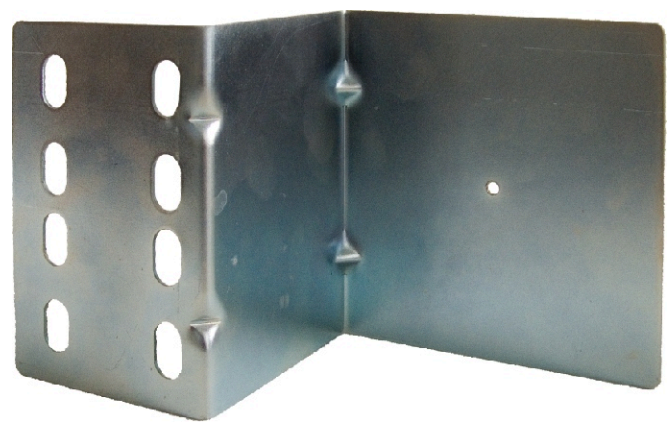

## Mounting bracket for *RP20/RP25 reflective photo switch and RD82 reflector*

- specially for sectional doors
- weatherproof (BL1,5 (St1203, zinc-plated))
- extremely robust due to additional beading

Model  
HW-LSA

order number  
1.113 858

Model  
HW-RD82A

order number  
1.113 859